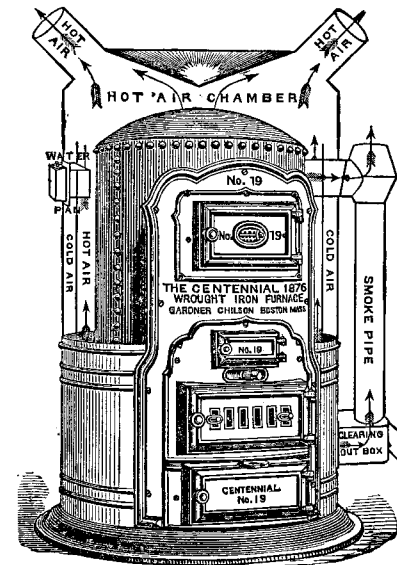

CHILSON'S

ENTIRELY NEW AND GREATLY IMPROVED PORTABLE RANGE,

The Arlington, 1875.

HOUSEKEEPERS, be sure to see this splendid RANGE, which has been got up in the highest style of my well known first class work. THE BROILING DOOR AND MEAT-PAN-SHELF will be appreciated for NICE BROILING. Do not be satisfied until you have seen the ARLINGTON OF 1875, and try it.