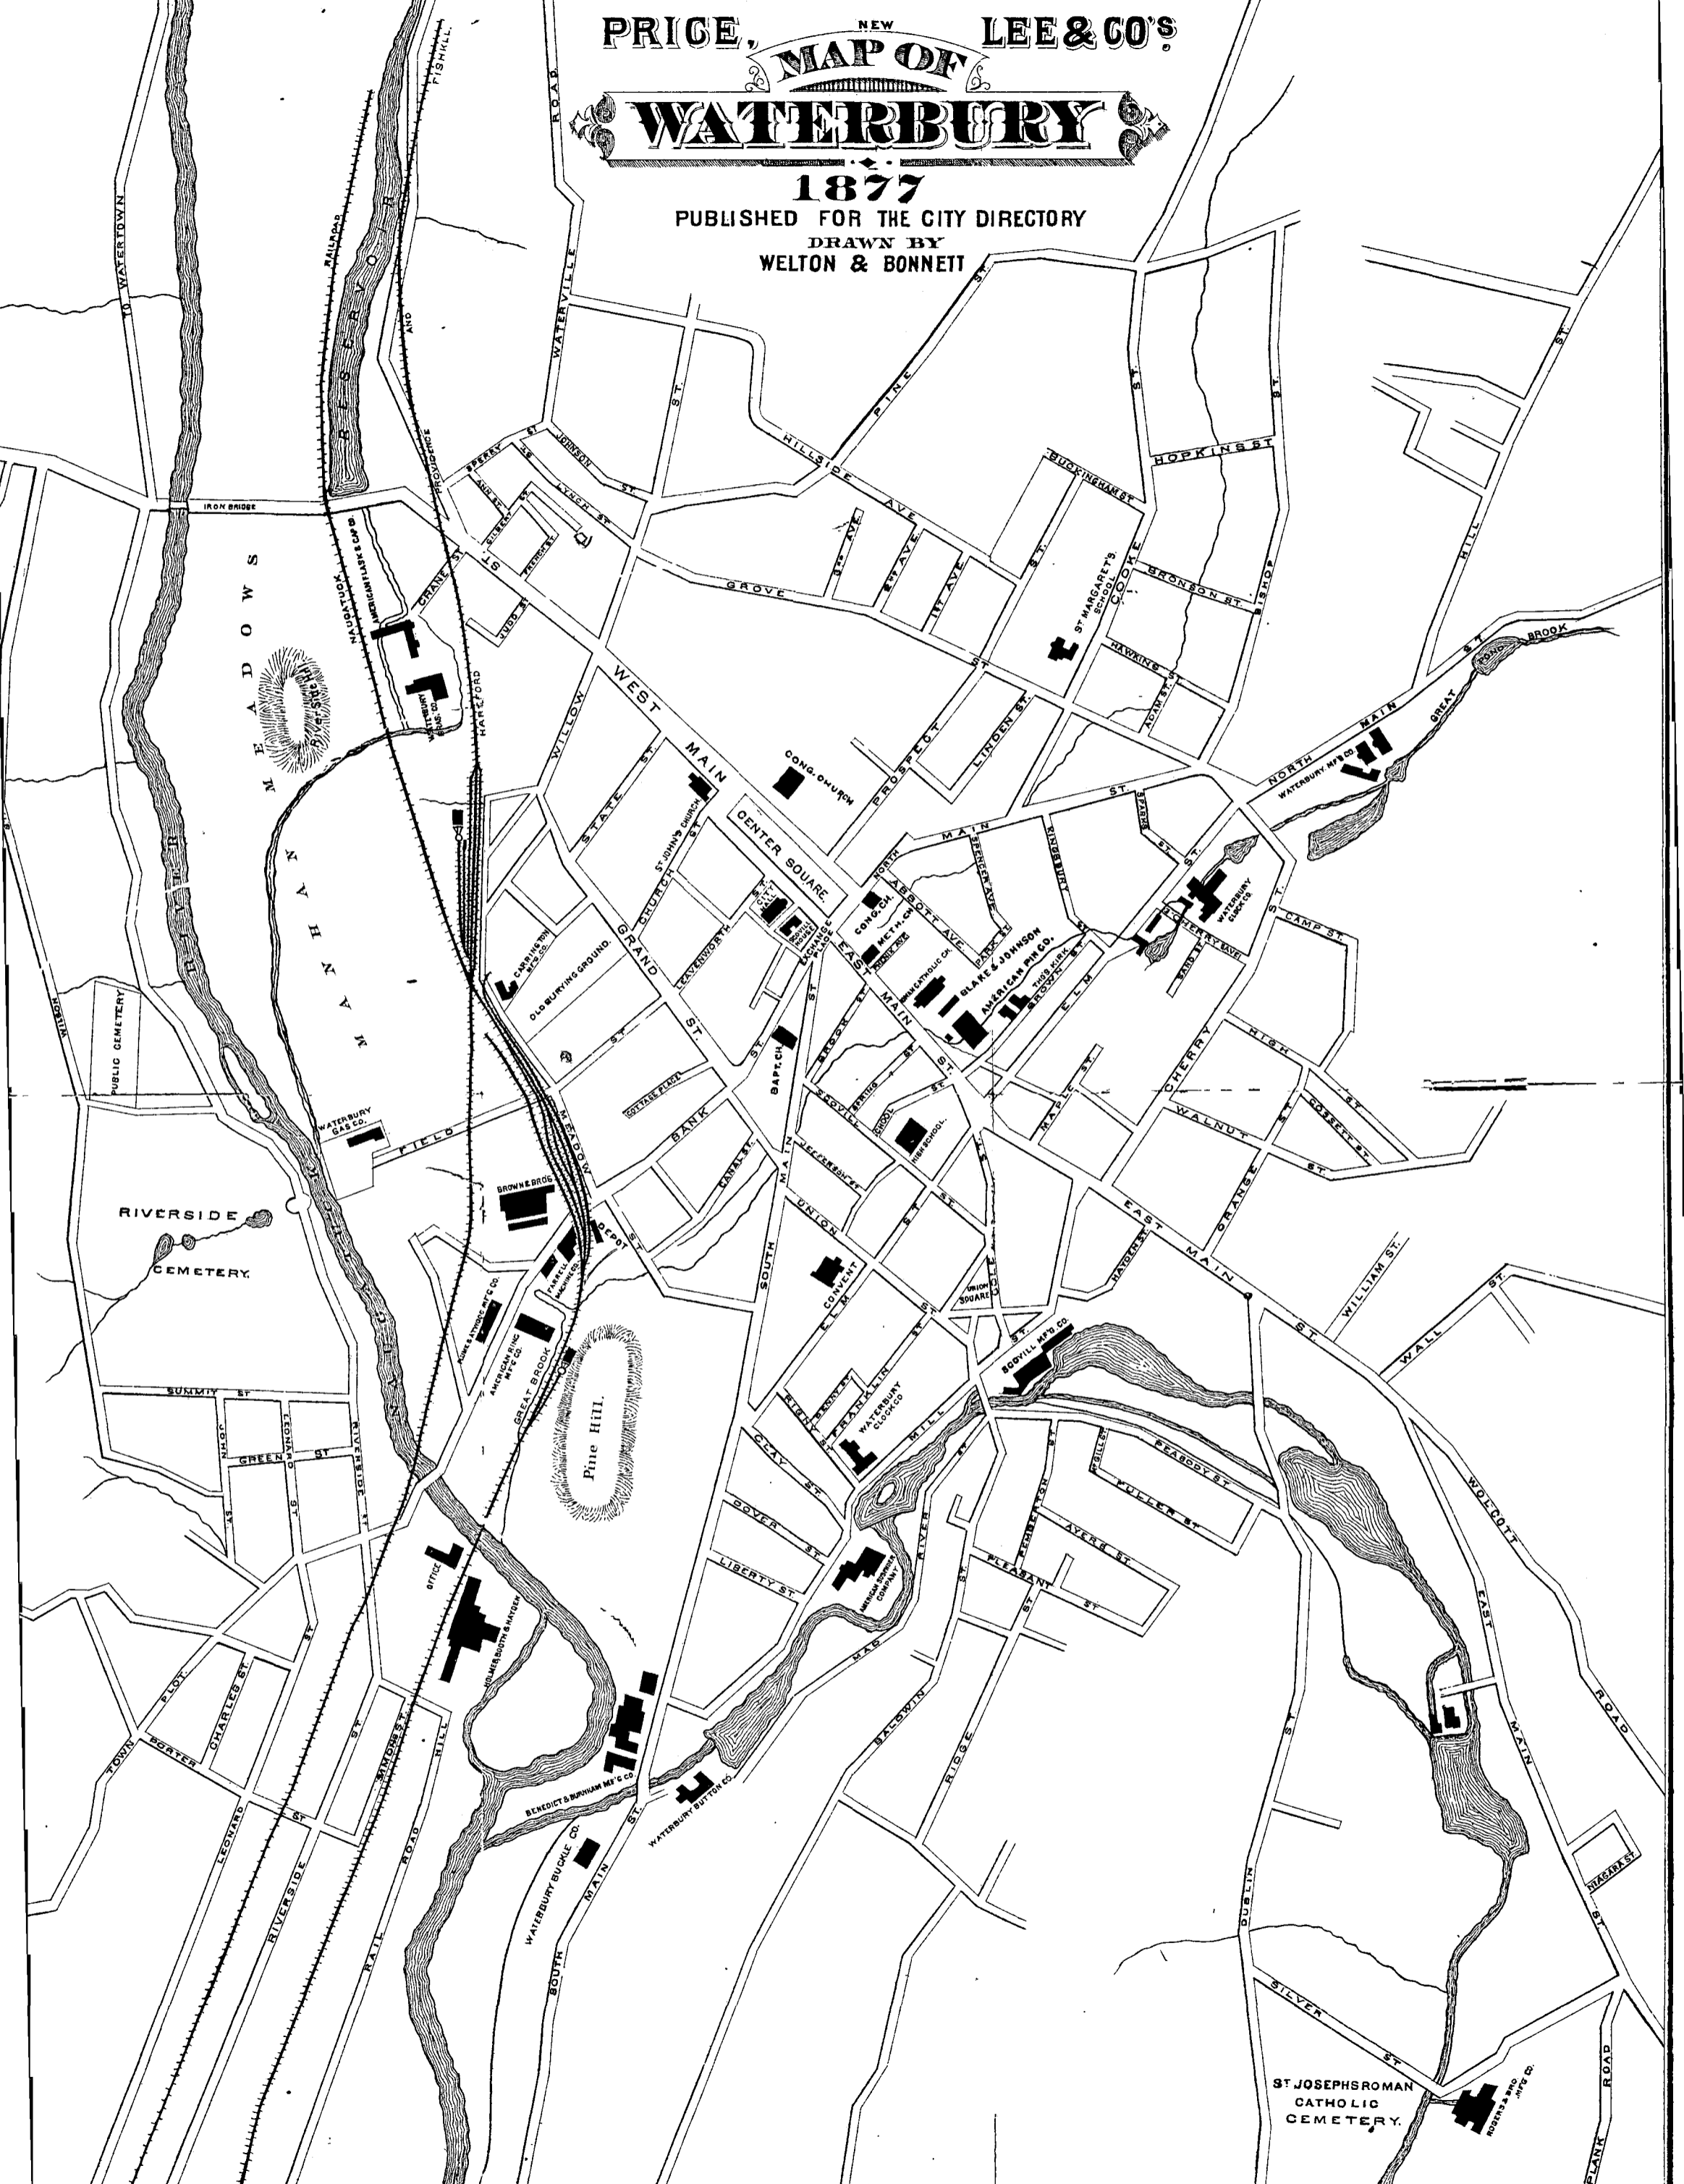

# MAP OF WATERBURY

1877

PUBLISHED FOR THE CITY DIRECTORY

DRAWN BY WELTON & BONNETT

KEEP THE LARGEST ASSORTMENT OF

**Tailoring and Gents' Furnishing Goods**

In the Naugatuck Valley.

**SHIRTS MADE TO ORDER.**